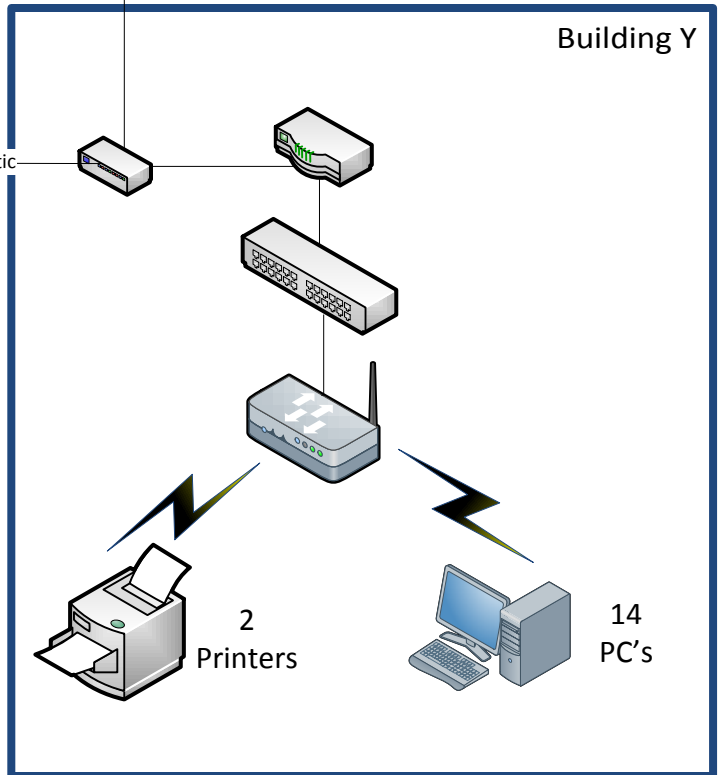

Building Z / Network Operation Center

Building X

Building Y

Legend

Symbol	Description
	ISP FiberOptic Provisioning Equipment
	Firewall
	Enterprise Router
	24 Port Switch

Legend

Symbol	Description
	Midsize Router
	Wireless Access Pt
	Server
	Client PC or Laptop

Legend

Symbol	Description
	EAP Radius Server (optional)
	WPA2 Encrypted Wireless Connection
	Fiber Optic Connection
	Printer