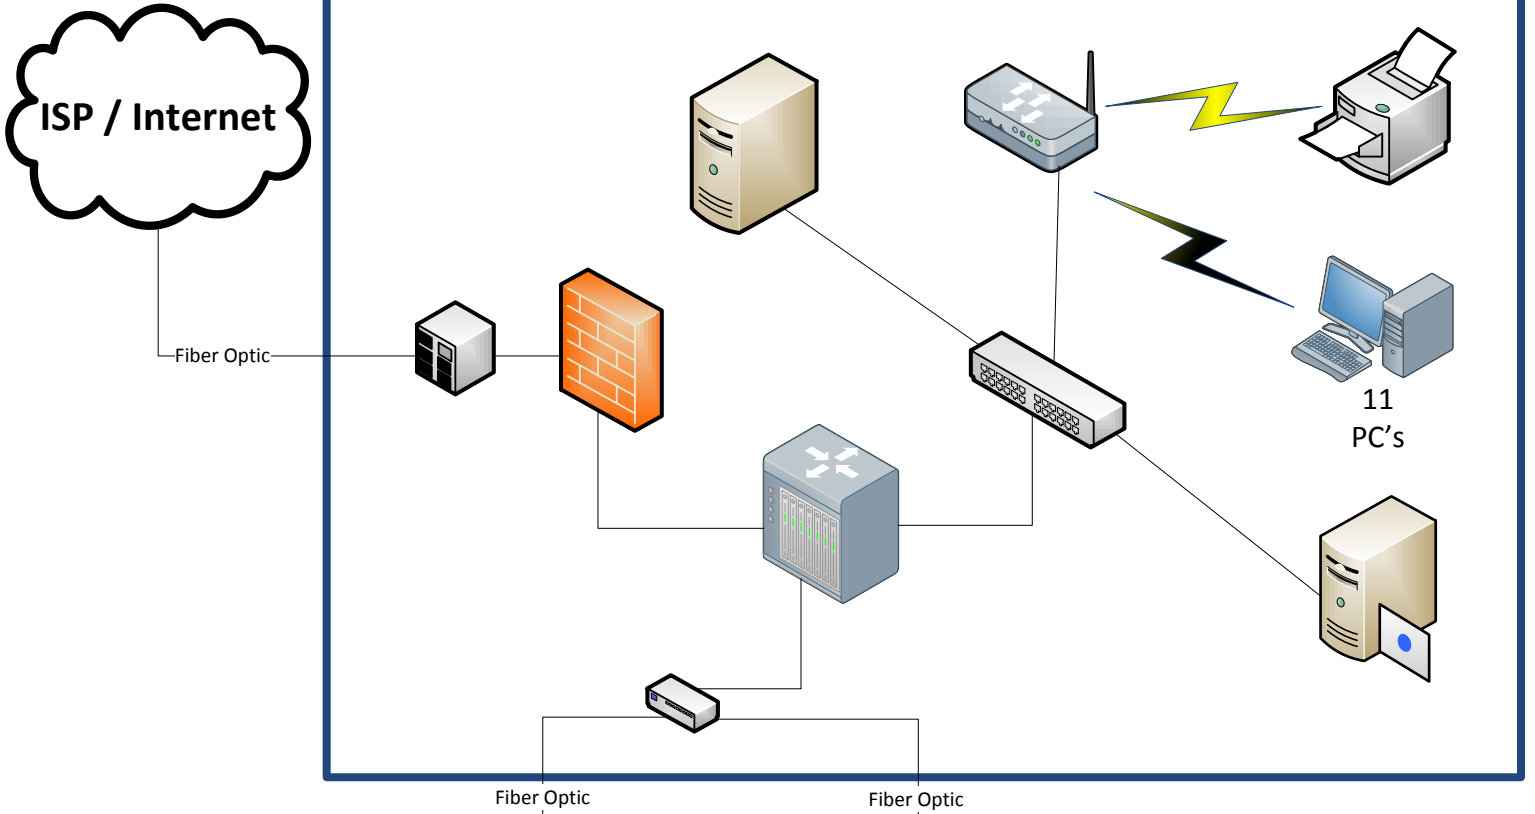

Building Z / Network Operation Center

Building X

Building Y

Legend

Symbol	Description
	ISP FiberOptic Provisioning Equipment
	Firewall
	Enterprise Router
	24 Port Switch

Legend

Symbol	Description
	Midsize Router
	Wireless Access Pt
	Server
	Client PC or Laptop

Legend

Symbol	Description
	EAP Radius Server (optional)
	WPA2 Encrypted Wireless Connection
	Fiber Optic Connection
	Printer