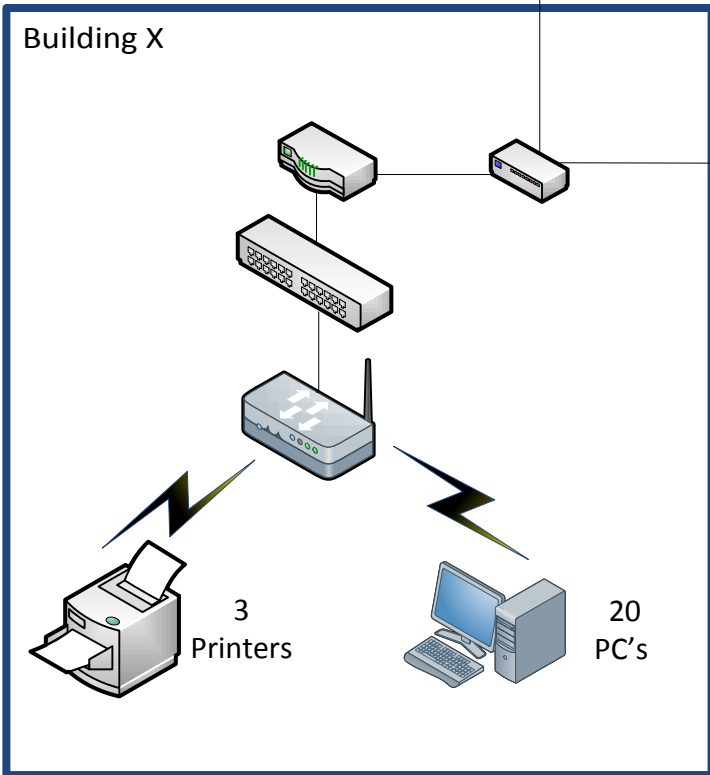

Building Z / Network Operation Center

Building X

Building Y

Legend

Symbol	Description
	ISP FiberOptic Provisioning Equipment
	Firewall
	Enterprise Router
	24 Port Switch

Legend

Symbol	Description
	Midsize Router
	Wireless Access Pt
	Server
	Client PC or Laptop

Legend

Symbol	Description
	EAP Radius Server (optional)
	WPA2 Encrypted Wireless Connection
	Fiber Optic Connection
	Printer